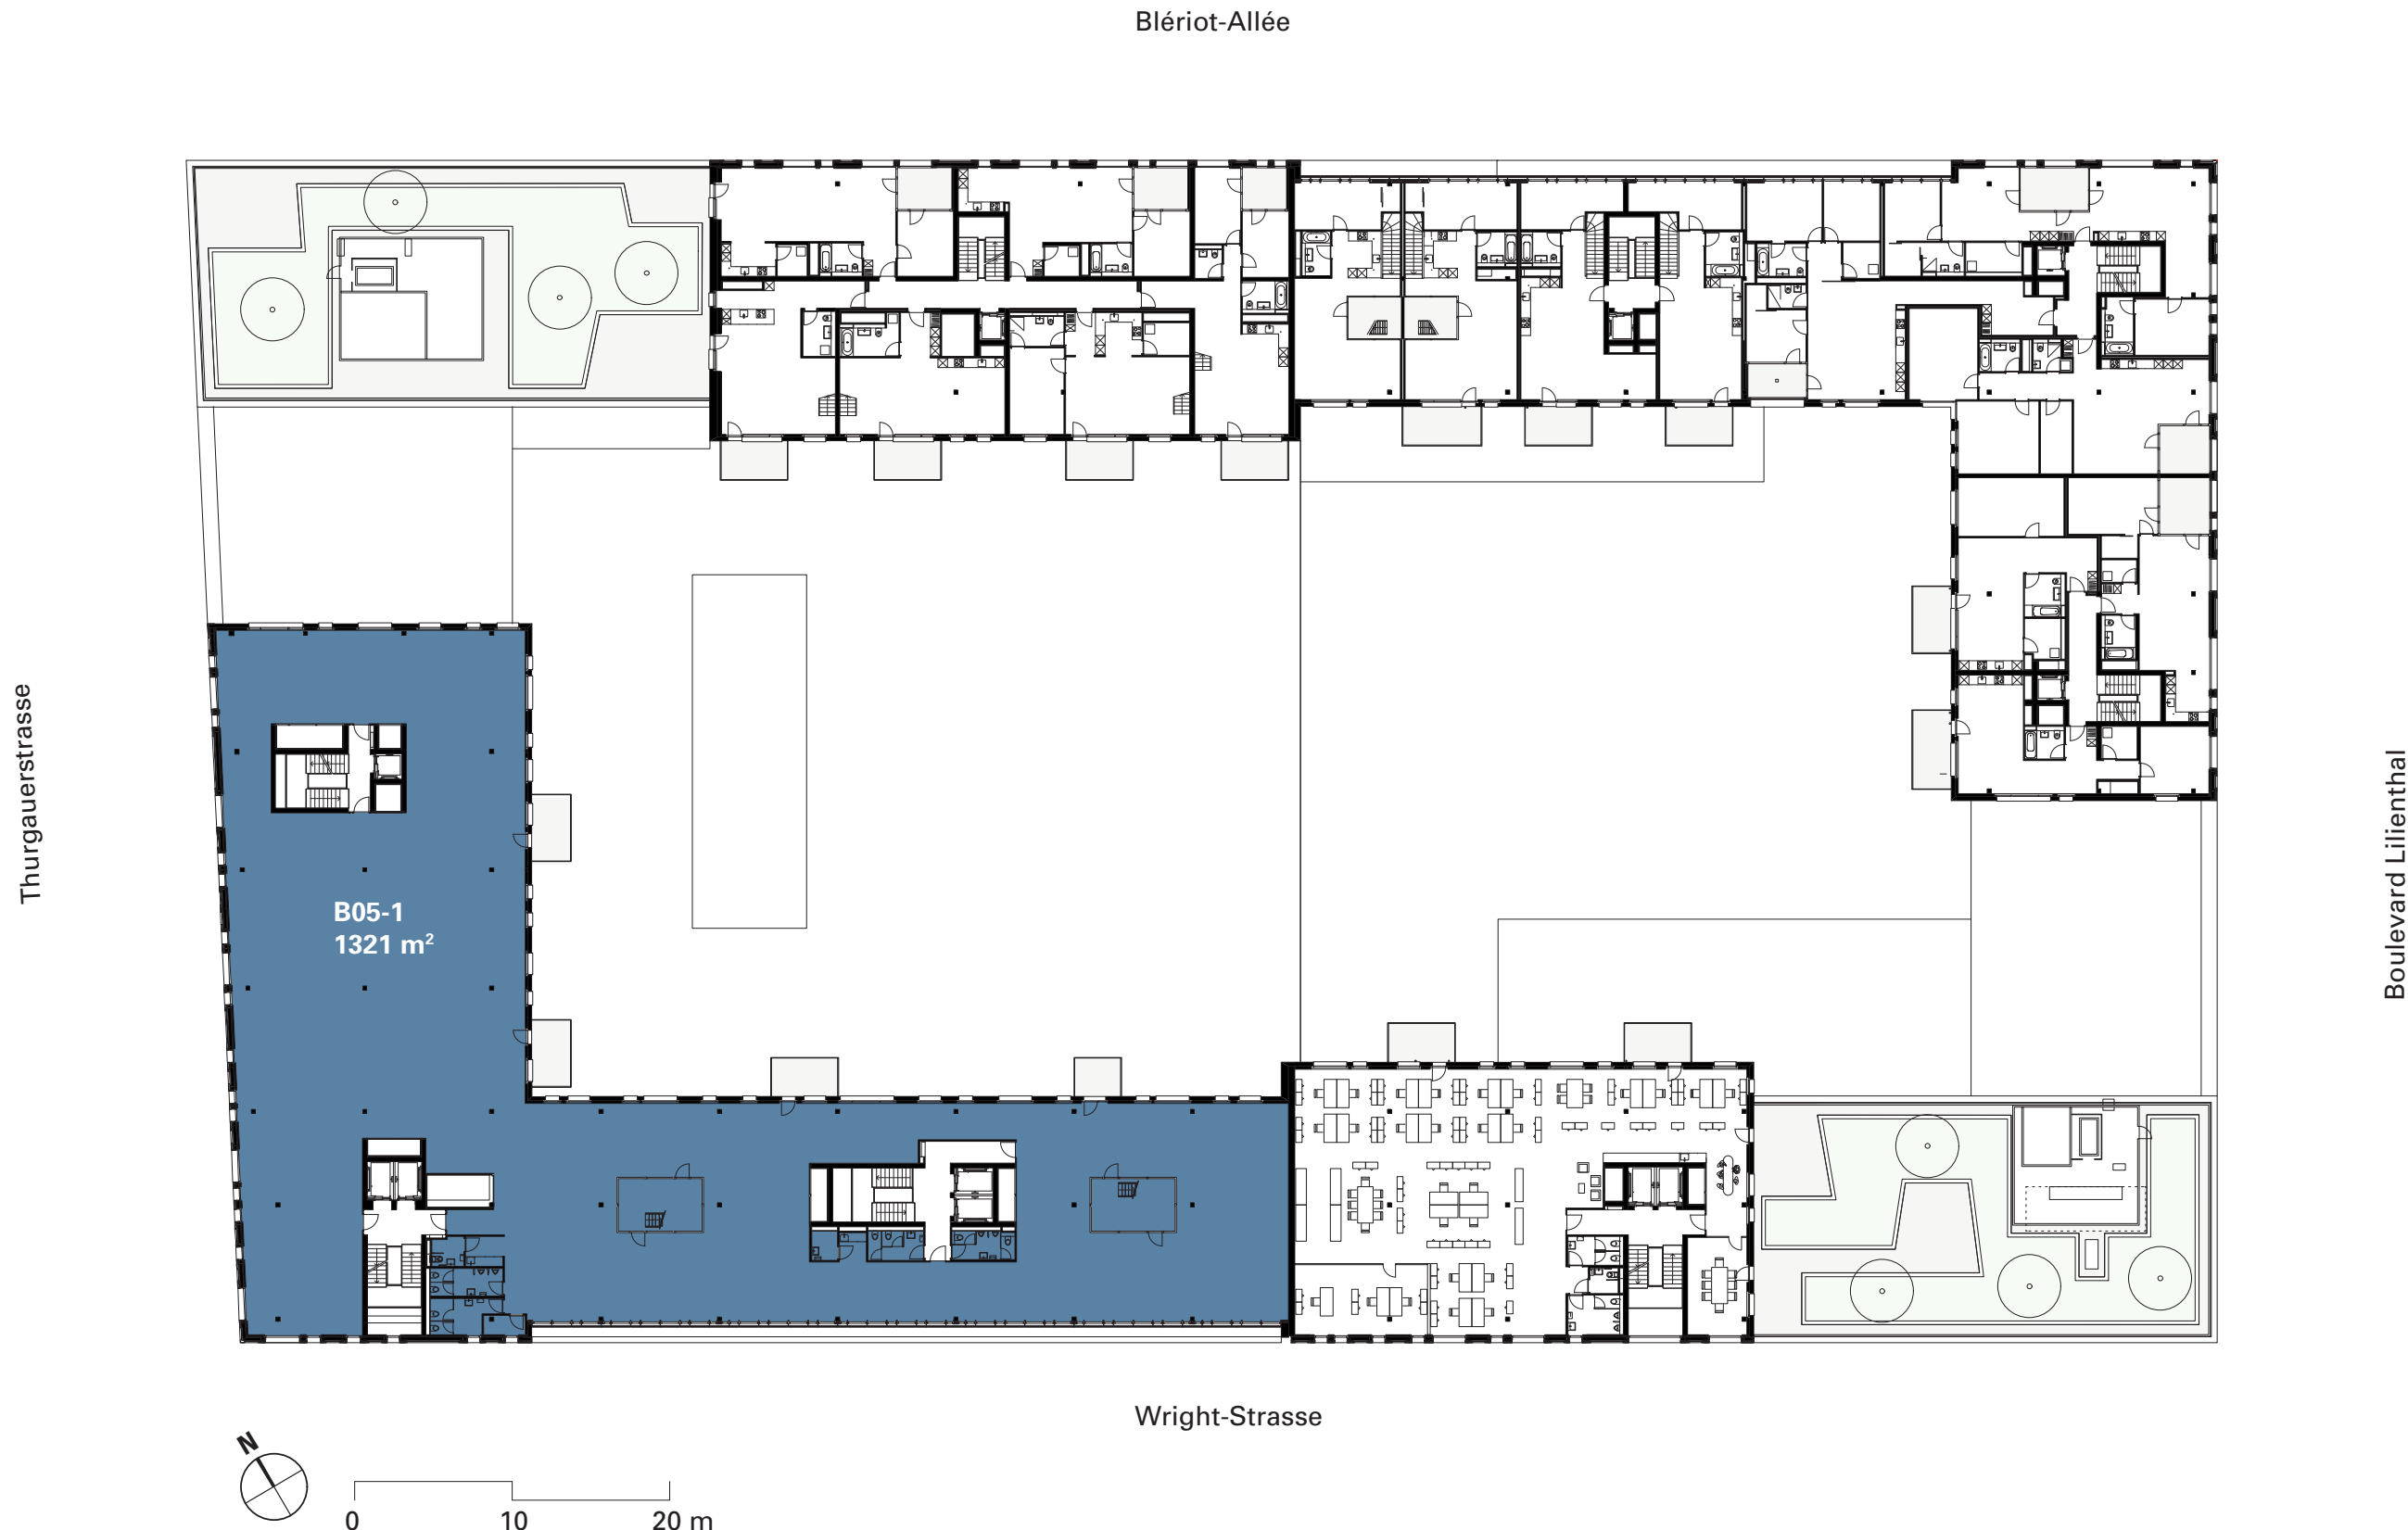

Vermietungsflächen Wright-Place

5. Obergeschoss

WP
**WRIGHT
PLACE
OFFICE**
THE RIGHT PLACE

**SPG
INTERCITY** COMMERCIAL
PROPERTY
CONSULTANTS
ZÜRICH GENEVA BASEL LAUSANNE

SPG Intercity Zürich AG
Zollikerstrasse 141
CH-8008 Zürich
+41 44 388 58 48