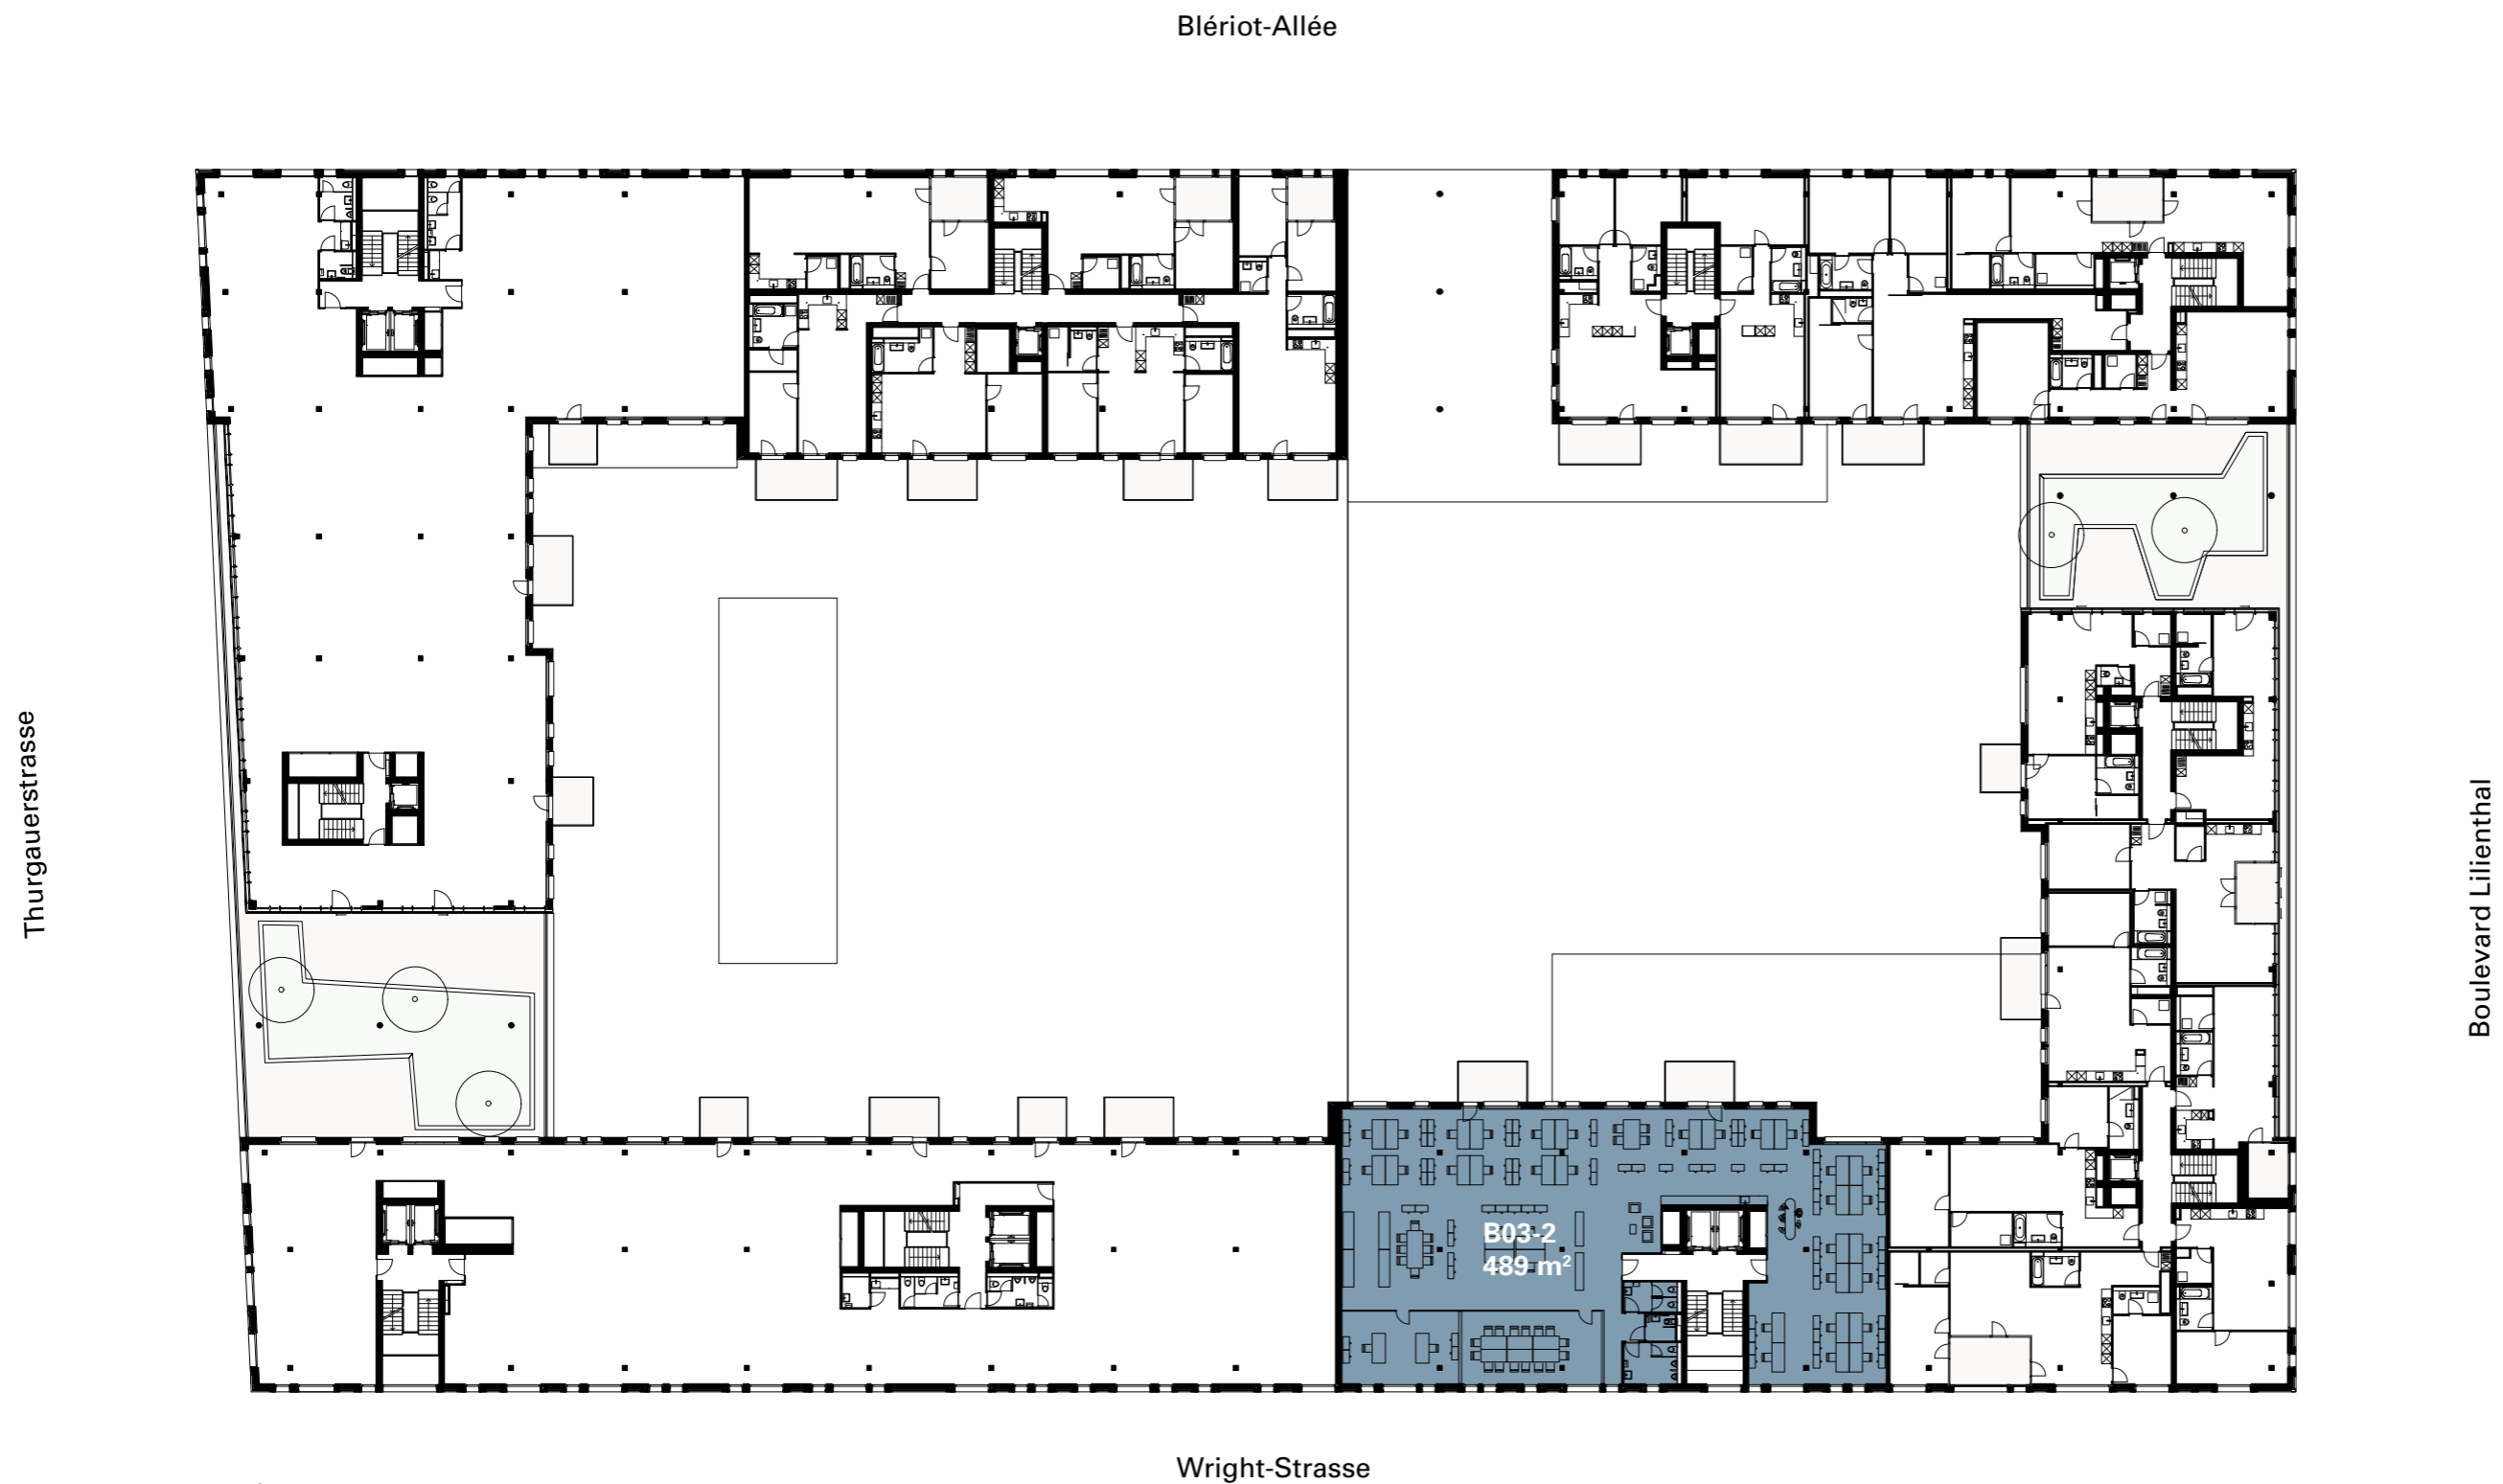

Vermietungsflächen Wright-Place

3. Obergeschoss

WP
**WRIGHT
PLACE
OFFICE**
THE RIGHT PLACE

**SPG
INTERCITY** COMMERCIAL
PROPERTY
CONSULTANTS
ZÜRICH GENEVA BASEL LAUSANNE

SPG Intercity Zürich AG
Zollikerstrasse 141
CH-8008 Zürich
+41 44 388 58 48